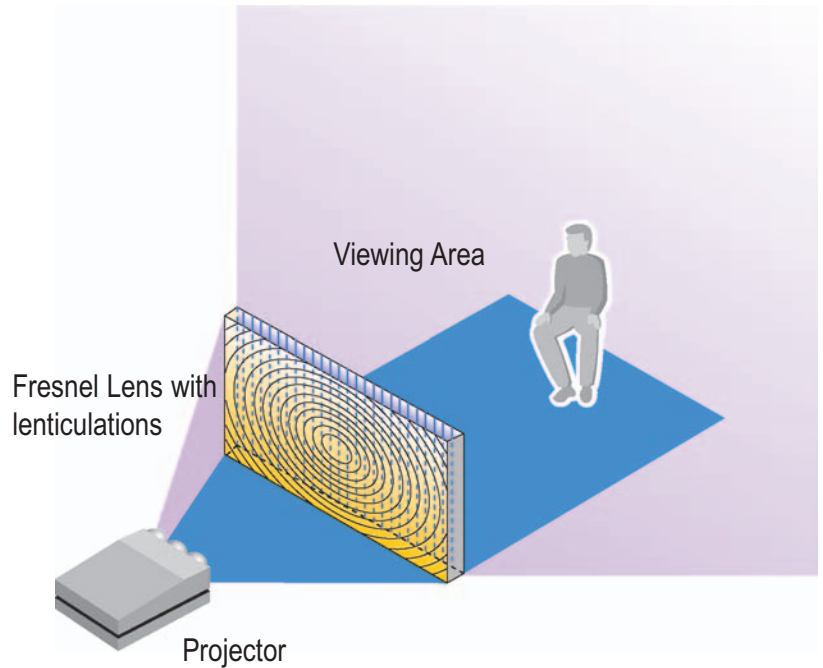

## DA-VIEW

### High Gain Profiled Rear Projection Screen for Wide Angle Viewing

- The screen of choice for single image, wide angle viewing applications and low light projection sources.
- Screen consists of a single acrylic layer with a rear Fresnel lens and lenticulated front profile.
- Da-View offers an on axis gain of 3.5 and a 64° off-axis cone of view.
- Seamless sizes up to 125" diagonal with alternative short or long Fresnel focal lengths offered to match projector lens.

### VIDEO FORMAT

Viewing Area H x W		Nominal Diagonal		Unframed	Base	Standard	Deluxe	Self- Trimming
in.	cm.	in.	cm.					
40-1/4" x 53-3/4"	102 x 137	67"	170	x	x	x	x	x
43-1/4" x 57-3/4"	110 x 147	72"	183	x	x	x	x	x
50-1/2" x 67-1/4"	128 x 171	84"	213	x	x	x	x	x
54" x 72"	137 x 183	90"	229	x	x	x	x	x
57-3/4" x 77"	147 x 196	96"	244	x	x	x	x	x
60" x 80"	152 x 203	100"	254	x	x	x	x	x
72" x 96"	183 x 244	120"	305	x	x	x	x	x
75" x 100"	191 x 254	125"	318	x		x	x	x