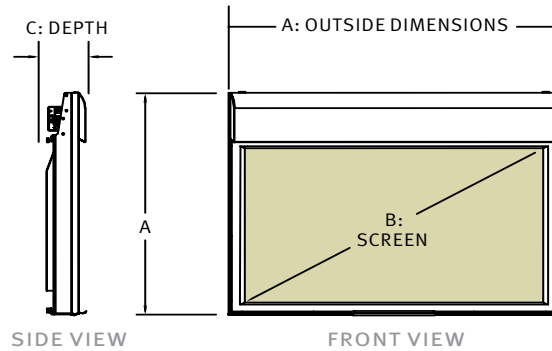

Make it Clear, Crystal Clear

With the ability to stand in front of a room unencumbered by projectors, presenters command attention. Coupled with IPD's exceptional clarity and precision cursor tracking, participants can follow every action whether they're in the room or in a remote location, so your message is always crystal clear.

Interactive Plasma Display:
Collaboration at its finest.

POLYVISION
A Steelcase Company

IPD Series Interactive Plasma Display System	IDP 9350*
Dimension A (HxW)	35.69"x 48.54" (1100mm x 1230mm)
Dimension B (Screen)	50.0" (1270mm)
Dimension C (Depth)	5.87" (150mm)
Resolution	8000 x 8000
Aspect Ratio	16:9
Weight	104 lbs. (47.17kg)