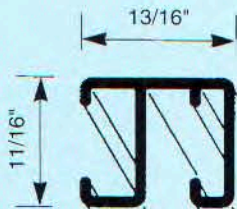

Hand Drawn Curtain Track System Silent Gliss® 1280

1280

1:1

Product Information

- #1280 is a medium to heavy duty hand drawn drapery track
- Patented roller gliders with large wheels glide on rim of front channel with very little friction for smooth and easy traversing
- Offset roller hooks allow pleats to hang straight, conceal track and also reduce friction for easy movement of the drapery
- Curvable on both inside and outside radii, with min. radius of 8"
- Available in standard white painted finish or optional clear anodized
- Solid track permits mounting brackets to be spaced 24-36" on center for fast installation
- Eyelet endcover serves as endstop for the draperies and gives track a neat finish
- Systems up to 40 ft.
- Ideal for use with overlap master and batons (i.e. can be mounted behind or in front of the drapery)
- Also available with magnetic lead gliders that permit good closing of draperies without overlap carriers
- Ideal for hotels, motels, offices, schools, homes, apartments, hospitals, and nursing homes
- 5 Year Warranty

Bending & Stacking Possibilities

Min. radius R
1280 = 8"

Installation

Ceiling Mount

Bracket #3603 to be spaced approx. 24"-36" o.c.

Brackets may be pre-installed and system snapped onto brackets or brackets may be attached onto tracks and entire system mounted to ceiling.

Wall Mount

Fasten #3630 or #3660 brackets onto wall, approx. 24"-36" o.c., then snap track onto brackets.

Use #0829 or #0831 extension brackets with #3603 ceiling bracket for various projections from wall.