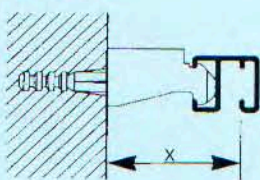

Bending & Stacking Possibilities

Min. radius R
1280 = 8"

Installation

Ceiling Mount

Bracket #3603 to be spaced approx. 24"-36" o.c.

Brackets may be pre-installed and system snapped onto brackets or brackets may be attached onto tracks and entire system mounted to ceiling.

Wall Mount

Fasten #3630 or #3660 brackets onto wall, approx. 24"-36" o.c., then snap track onto brackets.

Use #0829 or #0831 extension brackets with #3603 ceiling bracket for various projections from wall.