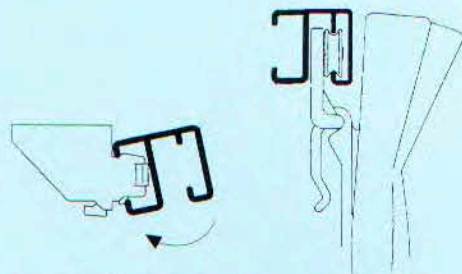

Hand Drawn Curtain Track System Silent Gliss® 1280

1280

1:1

Product Information

- #1280 is a medium to heavy duty hand drawn drapery track
- Patented roller gliders with large wheels glide on rim of front channel with very little friction for smooth and easy traversing
- Offset roller hooks allow pleats to hang straight, conceal track and also reduce friction for easy movement of the drapery
- Curvable on both inside and outside radii, with min. radius of 8"
- Available in standard white painted finish or optional clear anodized
- Solid track permits mounting brackets to be spaced 24-36" on center for fast installation
- Eyelet endcover serves as endstop for the draperies and gives track a neat finish
- Systems up to 40 ft.
- Ideal for use with overlap master and batons (i.e. can be mounted behind or in front of the drapery)
- Also available with magnetic lead gliders that permit good closing of draperies without overlap carriers
- Ideal for hotels, motels, offices, schools, homes, apartments, hospitals, and nursing homes
- 5 Year Warranty

Bending & Stacking Possibilities

Min. radius R
1280 = 8"

Installation

Ceiling Mount

Bracket #3603 to be spaced approx. 24"-36" o.c.

Brackets may be pre-installed and system snapped onto brackets or brackets may be attached onto tracks and entire system mounted to ceiling.

Wall Mount

Fasten #3630 or #3660 brackets onto wall, approx. 24"-36" o.c., then snap track onto brackets.

Use #0829 or #0831 extension brackets with #3603 ceiling bracket for various projections from wall.