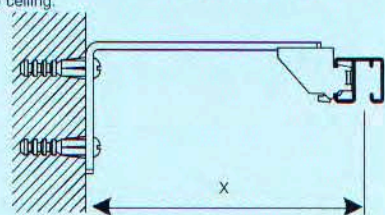

Bending & Stacking Possibilities

Min. radius R
1280 = 8"

Installation

Ceiling Mount

Bracket #3603 to be spaced approx. 24"-36" o.c.

Brackets may be pre-installed and system snapped onto brackets or brackets may be attached onto tracks and entire system mounted to ceiling.

Wall Mount

Fasten #3630 or #3660 brackets onto wall, approx. 24"-36" o.c., then snap track onto brackets.

Use #0829 or #0831 extension brackets with #3603 ceiling bracket for various projections from wall.