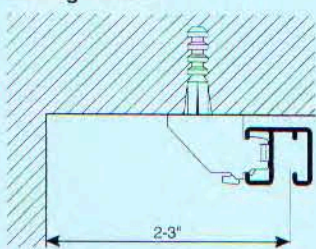

Hand Drawn Curtain Track System Silent Gliss® 1280

1280

1:1

Product Information

- #1280 is a medium to heavy duty hand drawn drapery track
- Patented roller gliders with large wheels glide on rim of front channel with very little friction for smooth and easy traversing
- Offset roller hooks allow pleats to hang straight, conceal track and also reduce friction for easy movement of the drapery
- Curvable on both inside and outside radii, with min. radius of 8"
- Available in standard white painted finish or optional clear anodized
- Solid track permits mounting brackets to be spaced 24-36" on center for fast installation
- Eyelet endcover serves as endstop for the draperies and gives track a neat finish
- Systems up to 40 ft.
- Ideal for use with overlap master and batons (i.e. can be mounted behind or in front of the drapery)
- Also available with magnetic lead gliders that permit good closing of draperies without overlap carriers
- Ideal for hotels, motels, offices, schools, homes, apartments, hospitals, and nursing homes
- 5 Year Warranty

Bending & Stacking Possibilities

Min. radius R
1280 = 8"

Installation

Ceiling Mount

Bracket #3603 to be spaced approx. 24"-36" o.c.

Brackets may be pre-installed and system snapped onto brackets or brackets may be attached onto tracks and entire system mounted to ceiling.

Wall Mount

Fasten #3630 or #3660 brackets onto wall, approx. 24"-36" o.c., then snap track onto brackets.

Use #0829 or #0831 extension brackets with #3603 ceiling bracket for various projections from wall.